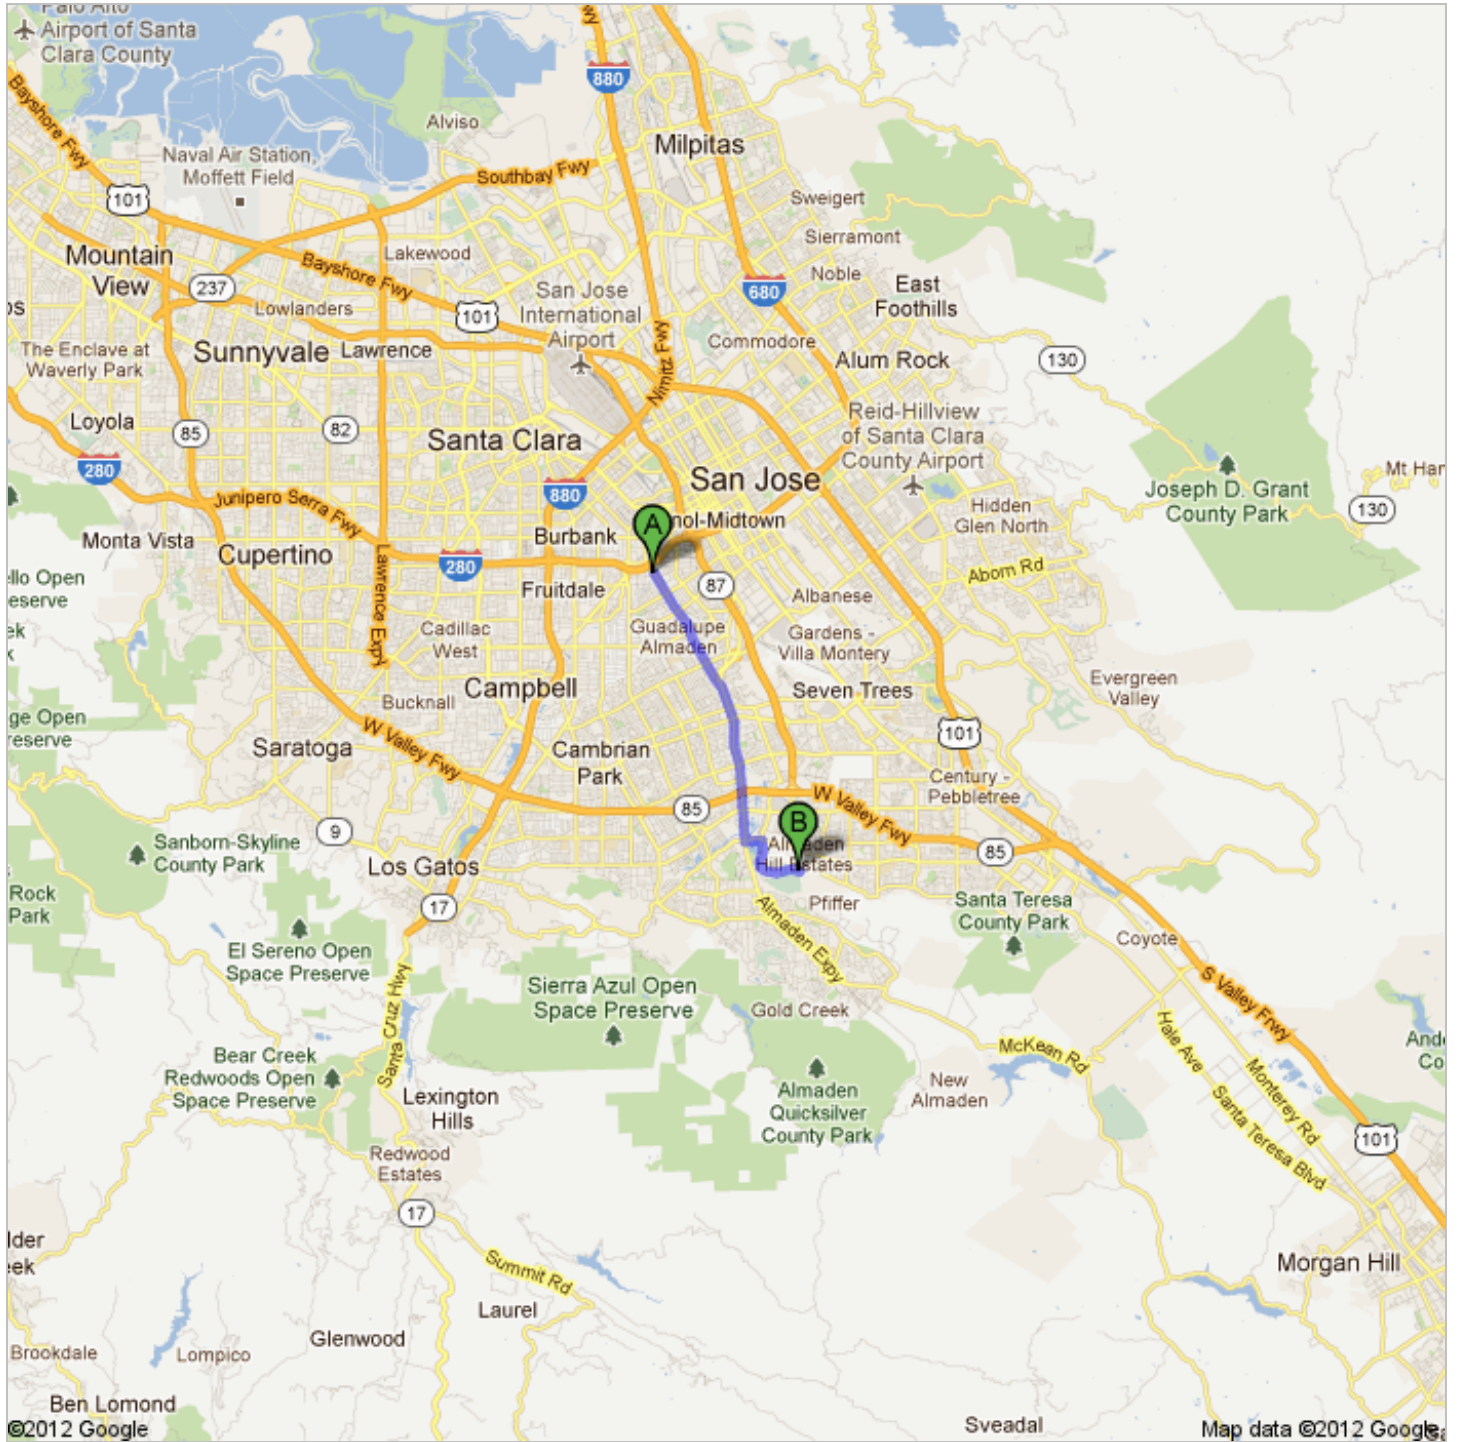

Directions to 1000 Old Quarry Rd, San Jose, CA 95120
7.0 mi – about 19 mins

901 Lincoln Ave, San Jose, CA 95126

- 

1. Head **southeast** on **Lincoln Ave** toward **Pedro St**
About 7 mins

go 2.3 mi
total 2.3 mi
- 

2. Take the ramp on the left onto **Almaden Expy**
About 7 mins

go 3.1 mi
total 5.4 mi
- 

3. Turn left onto **Coleman Rd**
About 1 min

go 0.3 mi
total 5.7 mi
- 

4. Turn right onto **Winfield Blvd**
About 1 min

go 0.4 mi
total 6.1 mi
- 

5. Turn left onto **Old Quarry Rd**
Destination will be on the left
About 2 mins

go 0.9 mi
total 7.0 mi

1000 Old Quarry Rd, San Jose, CA 95120

These directions are for planning purposes only. You may find that construction projects, traffic, weather, or other events may cause conditions to differ from the map results, and you should plan your route accordingly. You must obey all signs or notices regarding your route.

Map data ©2012 Google

Directions weren't right? Please find your route on maps.google.com and click "Report a problem" at the bottom left.